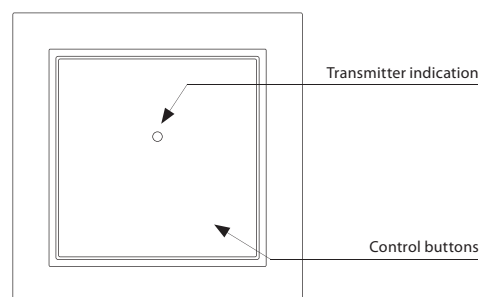

Device description

RFWB-20/G

RFWB-40/G