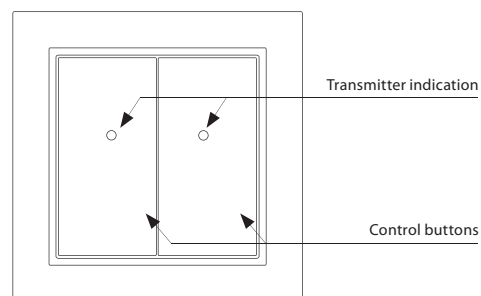

Technical parameters	RFWB-20/G	RFWB-40/G
Supply voltage:	3 V CR 2032 battery	
Transmission indication:	red LED	
Number of buttons:	2	4
Transmitter frequency:	866 MHz, 868 MHz, 916 MHz	
Signal transmission method:	unidirectionally addressed message	
Range in free space:	up to 200 m	
Other data		
Operating temperature:	-10 to +50 °C	
Operating position:	any	
Mounting:	glue / screws	
Protection:	IP 20	
Contamination degree:	2	
LOGUS ⁹⁰ - Dimensions:		
Frame - plastic:	85 x 85 x 16 mm	
Frame - metal, glass, wood, granite:	94 x 94 x 16 mm	
Weight*:	38 g	39 g
Related standards:	EN 60669, EN 300 220, EN 301 489 R&TTE Directive, Order. No 426/2000 Coll. (Directive 1999/EC)	

*Comes with plastic frame. No installation into multi-frames.

Device description

RFWB-20/G

RFWB-40/G

Examples of placement

LOGUS⁹⁰

Choose your own style

Flat wireless switches that can be mounted on glass, tile, furniture ... Such a quick change of location when you're moving.